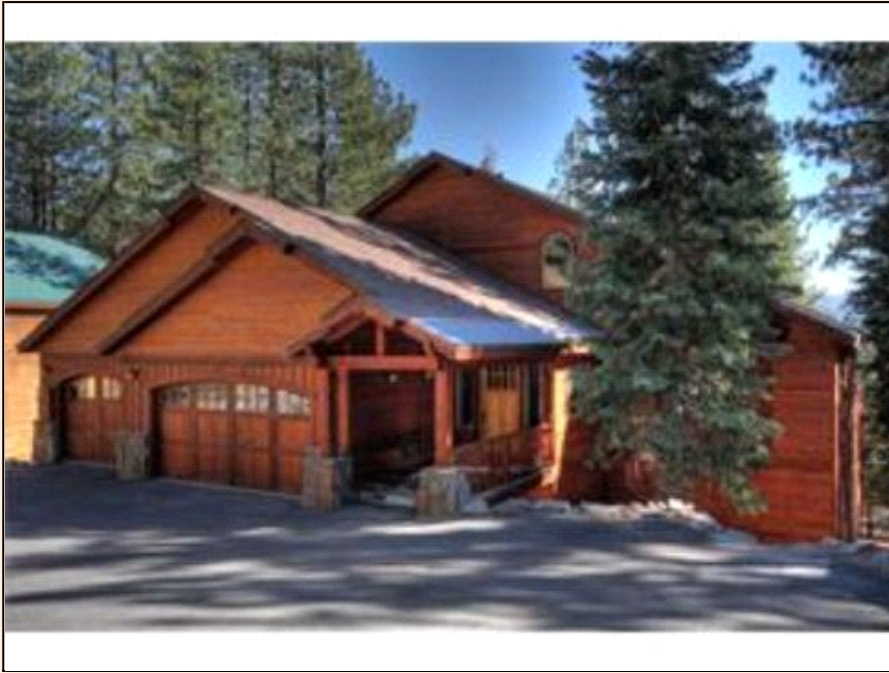

# 11835 Saint Bernard Drive Truckee

Resort to This...

## PROPERTY DETAILS

**Listing Price:** **\$1,250,000**

**Listing Address:** 11835 Saint Bernard Drive  
Truckee CA 96161

**Bedrooms:** 5

**Full Baths:** 3

**Partial Baths:** 1

**SQ FT:** 3993

**Lot Size:** .35 acres

## PROPERTY DESCRIPTION

This stunning custom home is located on a very quiet street of Tahoe Donner. Enjoy filtered views of the mountains on a private sunny deck overlooking the pines or relax in the hot tub on the lower deck. Exquisite details throughout including hand hewn Hickory wood flooring, custom floor to ceiling windows, magnificent stone hearth and more. The gourmet kitchen has everything for the discerning chef. The bonus loft is large enough for a pool table! A lower level family room is a great place for gatherings and features a built-in office station. Every room in this beautiful home is spacious and inviting. Ideal for all your friends and family!